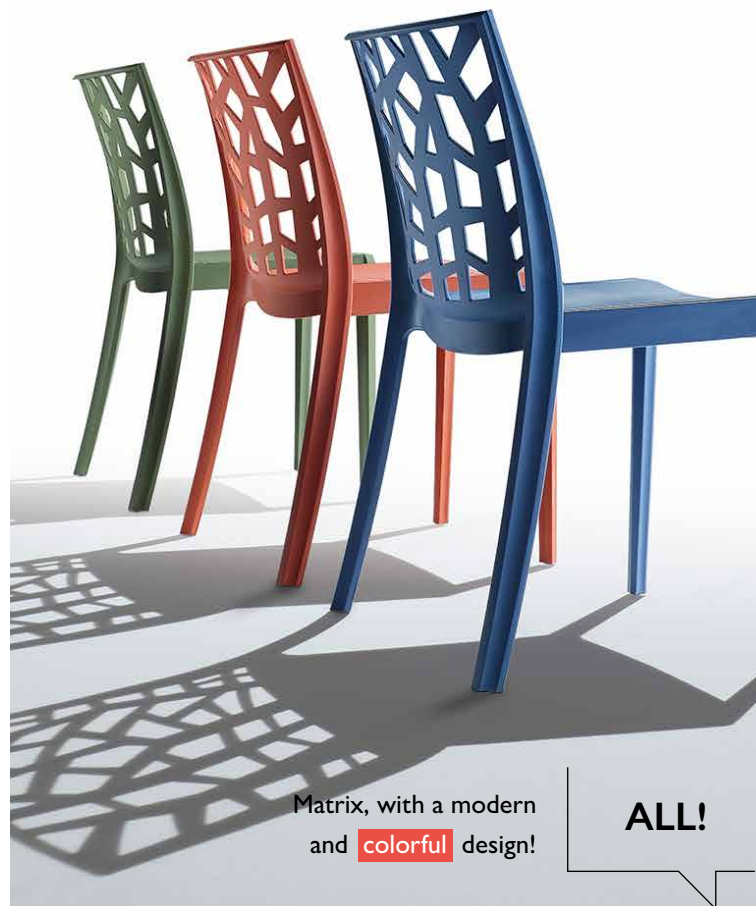

### MATRIX Armchair

○ WHITE  
8003723003534

● TAUPE  
8003723103531

● GRAPHITE  
8003723403532

**We care** about our planet  
and our future.

**What's your  
favourite colour?**

Matrix, with a modern  
and **colorful** design!